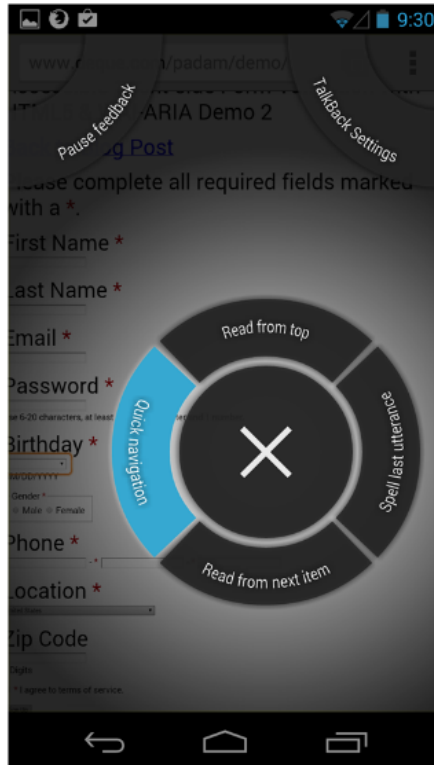

Abertay University

Assistive Apps

SimpleFace

Come Get Me

Digital First Responder

Behaviour Based Security

Fall Detection+

Medical Identifier

Tapology

Guidelines

App Developer Guide

Web Developer Guide

Service Provider Guide

Abertay
University

Guidelines

App Developer Guide

Web Developer Guide

Service Provider Guide

App Developer Guide

Web Developer Guide

Service Provider Guide

Guidelines

App Developer Guide

Web Developer Guide