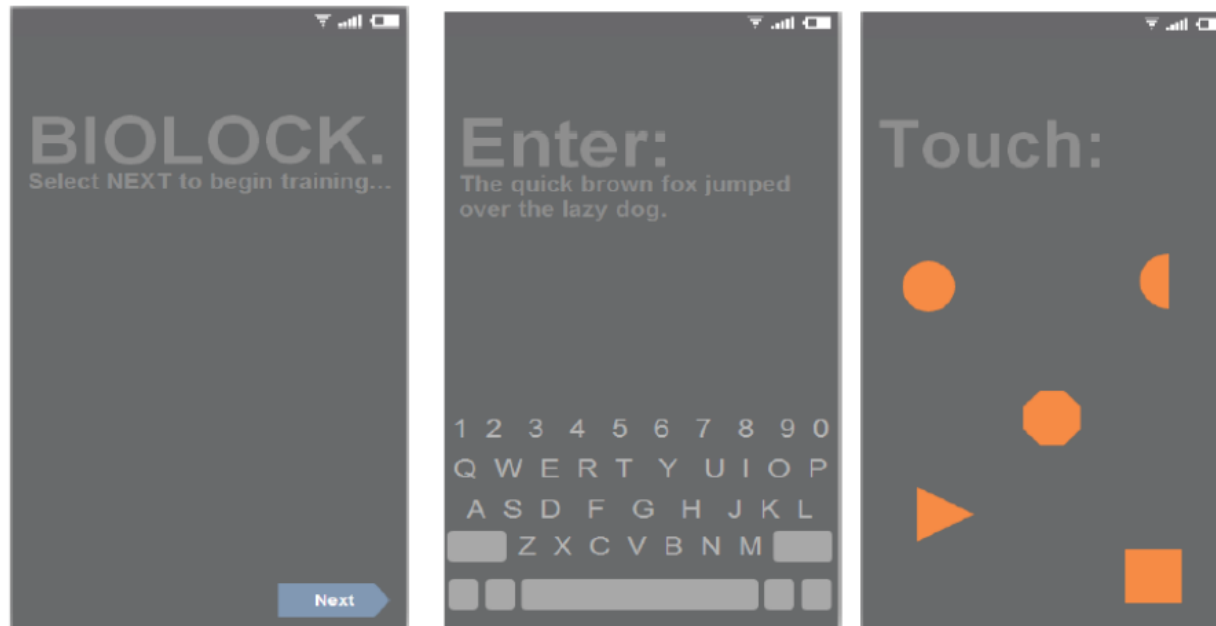

Service Provider Guide

Assistive Apps

SimpleFace

Come Get Me

Digital First Responder

Behaviour Based Security

Fall Detection+

Medical Identifier

Tapology

SimpleFace

Come Get Me

Digital First Responder

Behaviour Based Security

Fall Detection+

Medical Identifier

Tapology